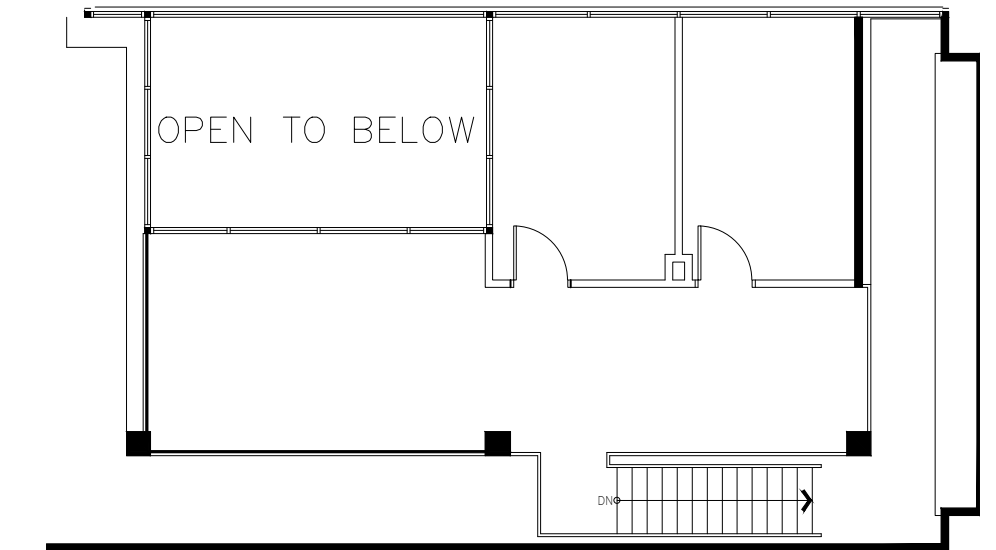

○ WEST MEZZANINE

○ EAST MEZZANINE

○ VACANCY - SUITE #320N

COURT INTERNATIONAL

2550 UNIVERSITY AVE WEST
ST. PAUL, MN 55114

THIRD FLOOR
11/01/23

MAIN FLOOR: 6,945 RSF
WEST MEZZANINE: 905 RSF
EAST MEZZANINE: 906 RSF
TOTAL: 8,756 RSF